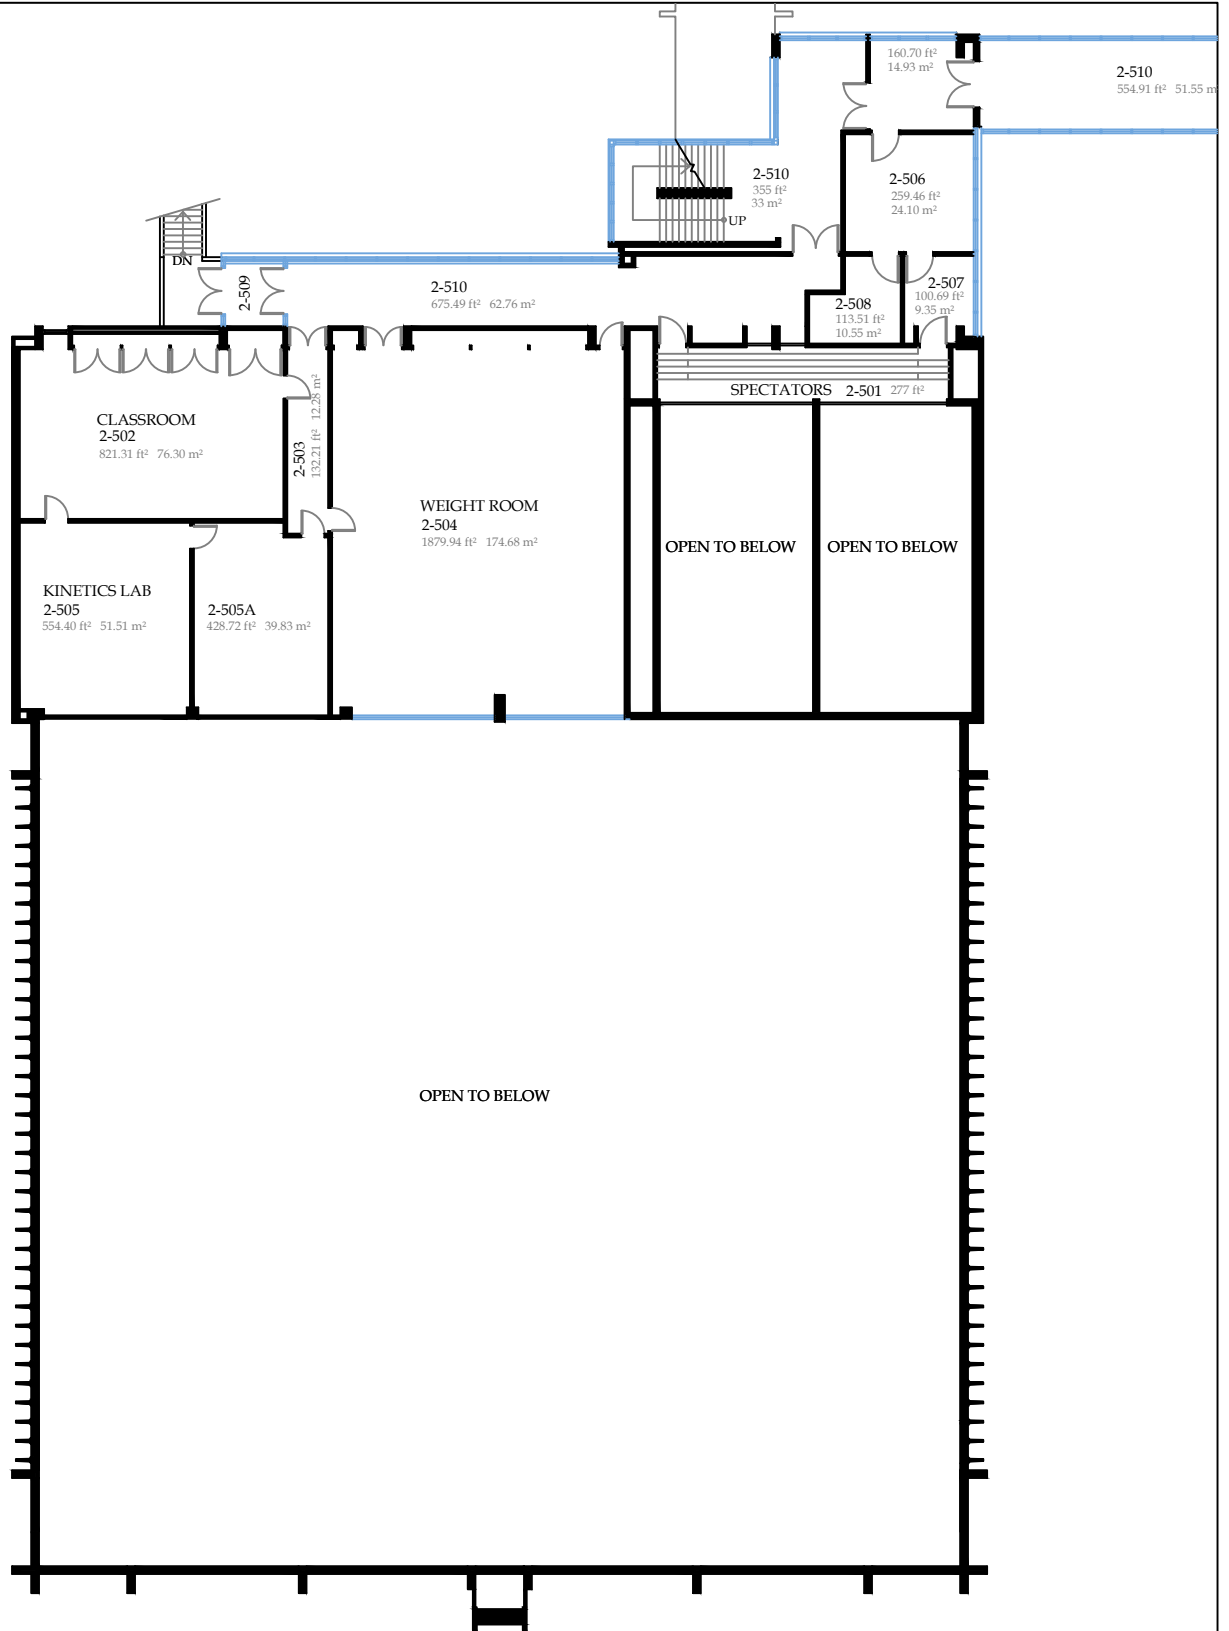

College of New Caledonia

Facility Services, Room 2-332, 3330 - 22nd Avenue, Prince George, British Columbia
Tel (250) 561-5821, Fax (250) 561-5865, Web www.cnc.bc.ca

PROJECT: COLLEGE OF NEW CALEDONIA IN PRINCE GEORGE			
DWG. TITLE: 500 BLOCK - LEVEL 2			
DR. BY:	ROOM NO:	REVISION NO:	REVISION TITLE:
NO:	SCALE: 1:300	REVISION NO:	REVISION TITLE:
DATE: JULY, 2024	SHEET: 2	OF: 2	REVISION NO:
LOCATION: PRINCE GEORGE, BRITISH COLUMBIA			

SHEET NO.

A-12