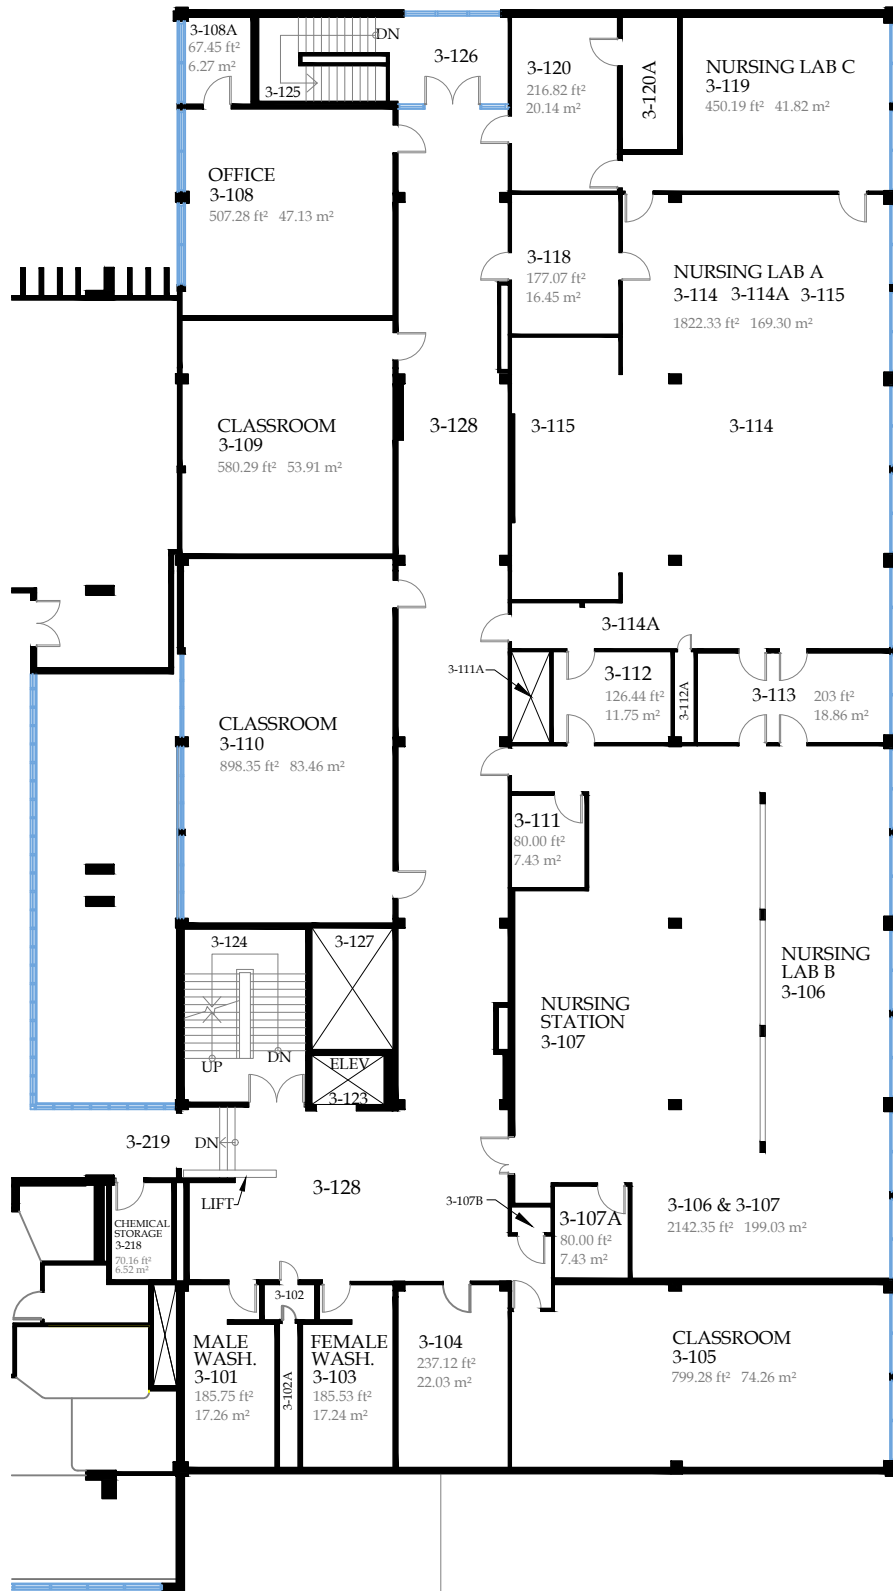

College of New Caledonia

Facility Services, Room 2-332, 3330 - 22nd Avenue, Prince George, British Columbia
Tel (250) 561-5821, Fax (250) 561-5865, Web www.cnc.bc.ca

PROJECT: COLLEGE OF NEW CALEDONIA IN PRINCE GEORGE			
DWG. TITLE: 100 BLOCK - LEVEL 3			
DR. BY:	ROOM NO:	REVISION NO:	REVISION TITLE:
NO:	SCALE: 1:250	REVISION NO:	REVISION TITLE:
DATE: JULY, 2024	SHEET: 3	OF: 3	REVISION NO:
LOCATION: PRINCE GEORGE, BRITISH COLUMBIA			

SHEET NO.

A-03