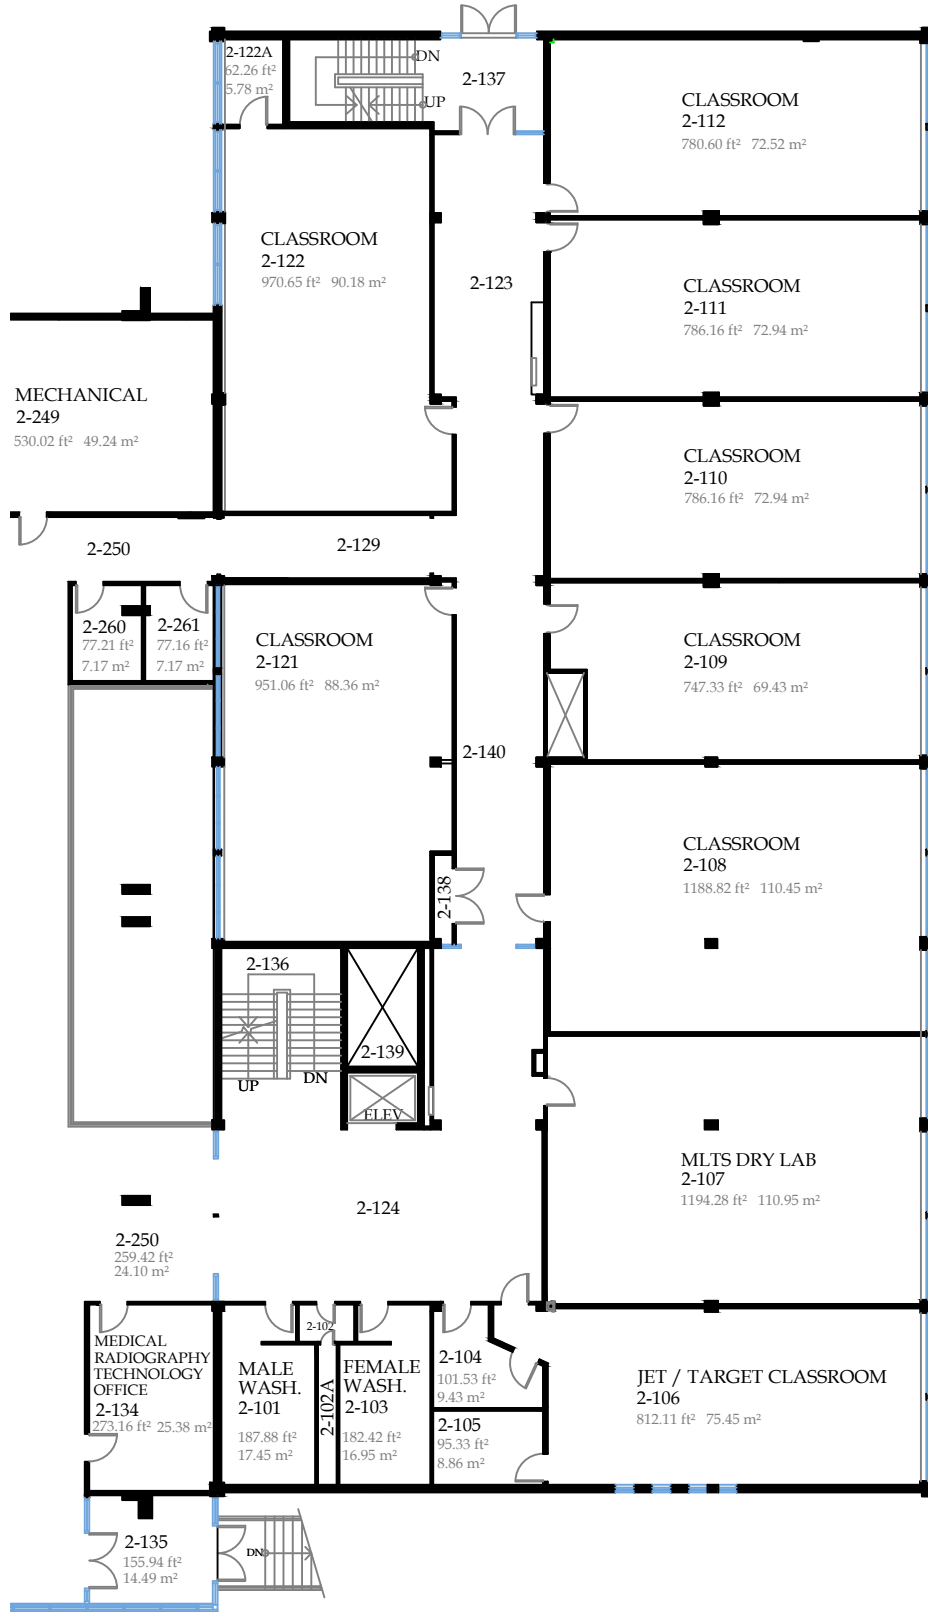

College of New Caledonia

Facility Services, Room 2-332, 3330 - 22nd Avenue, Prince George, British Columbia
Tel (250) 561-5821, Fax (250) 561-5865, Web www.cnc.bc.ca

PROJECT: COLLEGE OF NEW CALEDONIA IN PRINCE GEORGE			
DWG. TITLE: 100 BLOCK - LEVEL 1			
DR. BY:	ROOM NO:	REVISION NO:	REVISION TITLE:
NO.:	SCALE: 1:250	REVISION NO:	REVISION TITLE:
DATE: JULY, 2024	SHEET: 1	OF: 3	REVISION NO:
LOCATION: PRINCE GEORGE, BRITISH COLUMBIA			

SHEET NO.

A-01

College of New Caledonia

Facility Services, Room 2-332, 3330 - 22nd Avenue, Prince George, British Columbia
Tel (250) 561-5821, Fax (250) 561-5865, Web www.cnc.bc.ca

PROJECT: COLLEGE OF NEW CALEDONIA IN PRINCE GEORGE			
DWG. TITLE: 100 BLOCK - LEVEL 2			
DR. BY:	ROOM NO:	REVISION NO:	REVISION TITLE:
NO:	SCALE: 1:250	REVISION NO:	REVISION TITLE:
DATE: JULY, 2024	SHEET: 2	OF: 3	REVISION NO:
LOCATION: PRINCE GEORGE, BRITISH COLUMBIA			